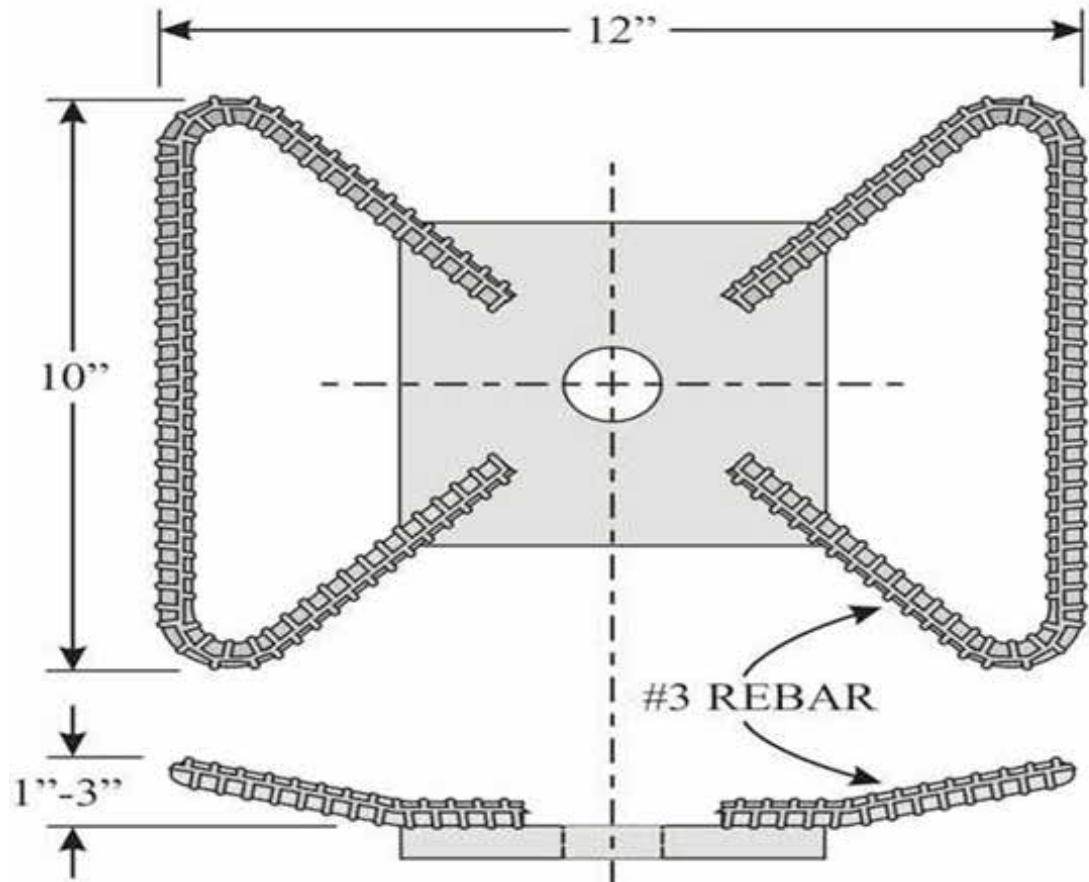

www.multicretesystems.com

SHOTCRETE BUTTERFLY PLATES

A shotcrete mesh reinforcing solution - **DATA SHEET**

**Shotcrete Butterfly
Washer Plates**

Shotcrete butterfly plate washers are available in a range of sizes.

Scan the code with
your smartphone to
see more Technical
Data Sheets from
Multicrete.